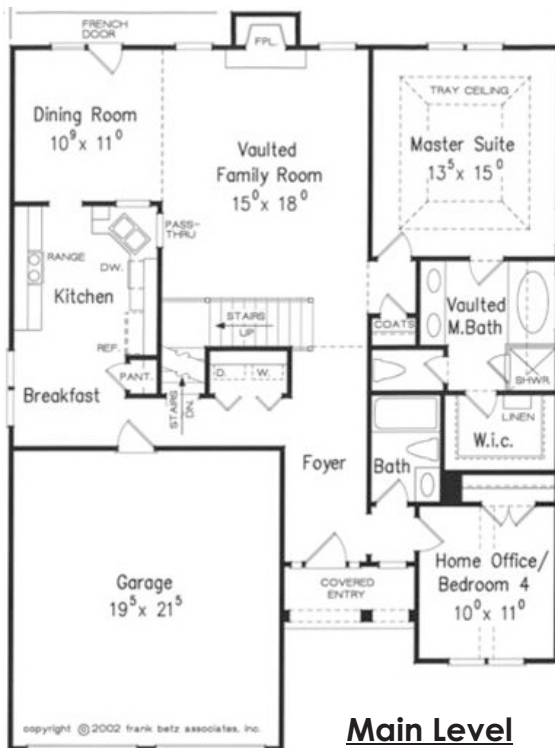

Tuscany

Cherbourg

2,300 SF

\$265,000

Directions: From Hwy. 81, Turn Left on McGee Road, Go 2.1 Miles and Turn Left on Thompson Road.

Please Contact Cindy at 787-0705 or Darlene at 314-6776