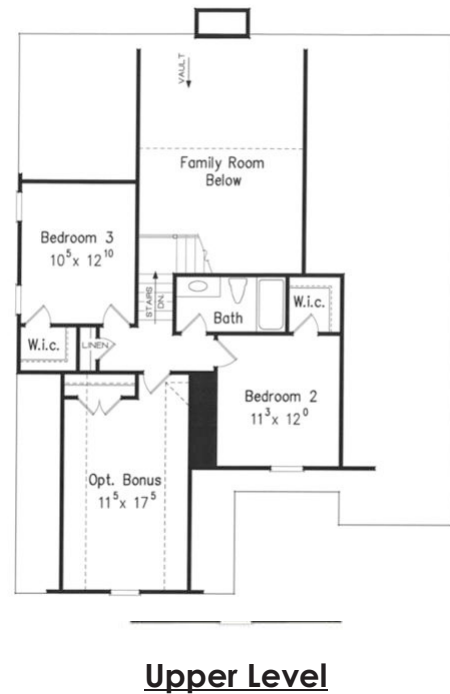

Tuscany

Cherbourg

2,300 SF

\$265,000

Directions: From Hwy. 81, Turn Left on McGee Road, Go 2.1 Miles and Turn Left on Thompson Road.

Please Contact Cindy at 787-0705 or Darlene at 314-6776