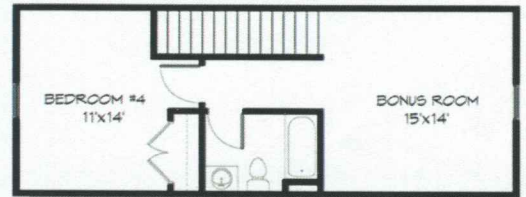

FLAT ROCK COTTAGE

LINDEN HALL

1660 SQ. FT.

+518 sq. ft. available for optional bonus room

3 Bedrooms
2 Bathrooms

lindenhallcommunity.com
864-322-8282

Elevations shown are designer concepts. Continuing a policy of constant research and improvement, AR Communities reserves the right to change listed prices, plans and specifications without notice or prior obligation. All dimensions are approximate. All information is deemed to be accurate. 5/1/2012.