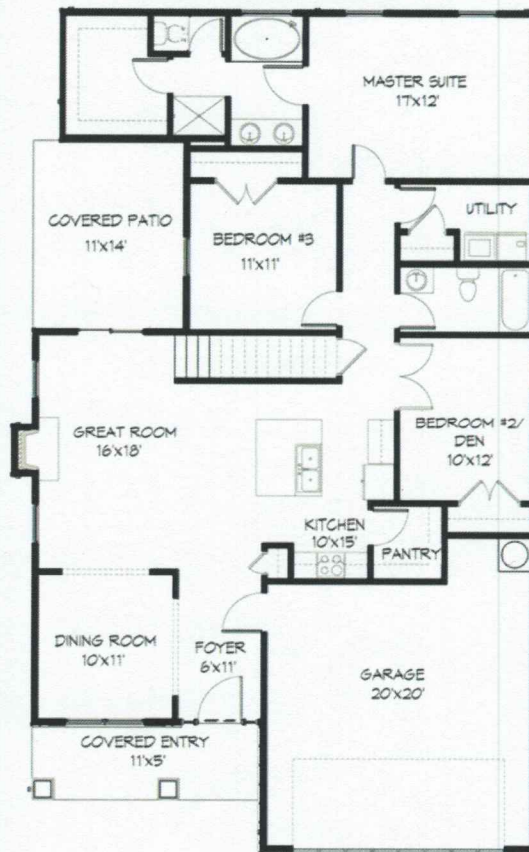

FLAT ROCK COTTAGE

LINDEN HALL

1660 SQ. FT.

+518 sq. ft. available for optional bonus room

3 Bedrooms
2 Bathrooms

lindenhallcommunity.com
864-322-8282

Elevations shown are designer concepts. Continuing a policy of constant research and improvement, AR Communities reserves the right to change listed prices, plans and specifications without notice or prior obligation. All dimensions are approximate. All information is deemed to be accurate. 5/1/2012.