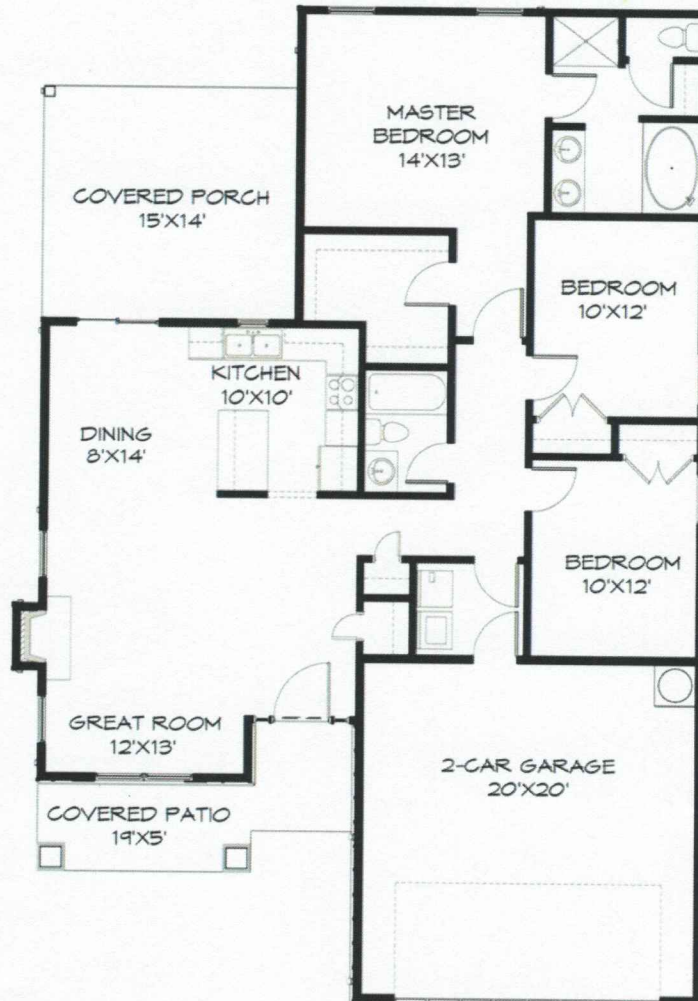

BLUE RIDGE COTTAGE

LINDEN
HALL

1600 SQ.FT.

3 Bedrooms
2 Bathrooms

lindenhallcommunity.com
864-322-8282

Elevations shown are designer concepts. Continuing a policy of constant research and improvement, AR Communities reserves the right to change listed prices, plans and specifications without notice or prior obligation. All dimensions are approximate. All information is deemed to be accurate. 5/1/2012.