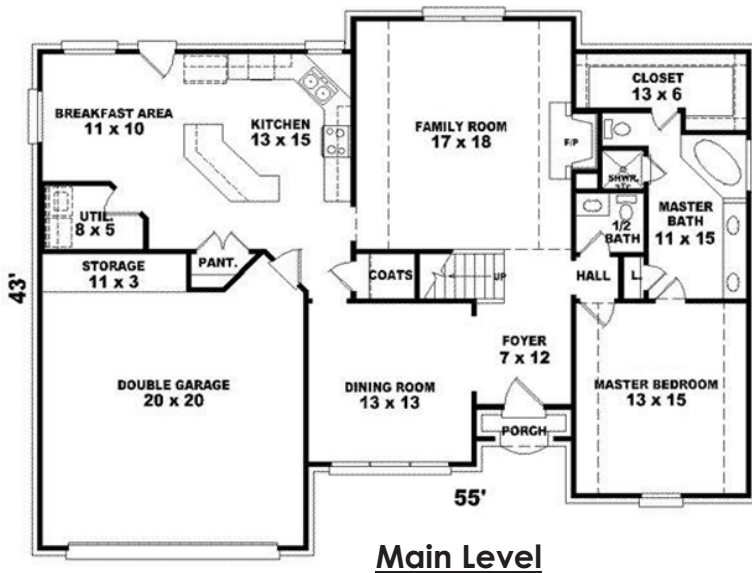

Tuscany

Belmont

2,379 SF

\$260,000

Directions: From Hwy. 81, Turn Left on McGee Road, Go 2.1 Miles and Turn Left on Thompson Road.

Please Contact Cindy at 787-0705 or Darlene at 314-6776