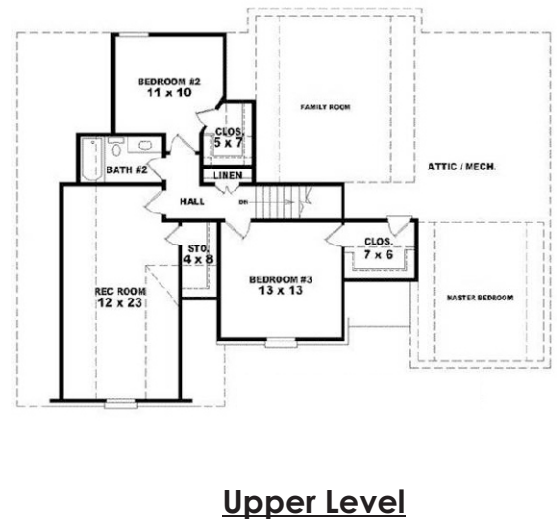

Tuscany

Belmont

2,379 SF

\$260,000

Directions: From Hwy. 81, Turn Left on McGee Road, Go 2.1 Miles and Turn Left on Thompson Road.

Please Contact Cindy at 787-0705 or Darlene at 314-6776