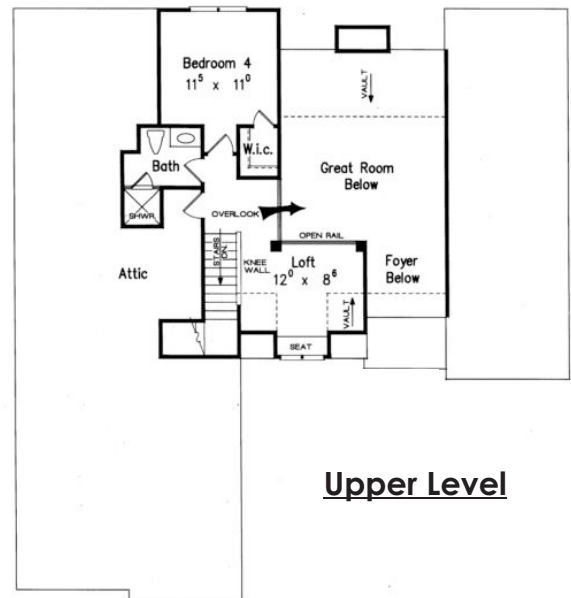

# Tuscany

**Heatherton**

**2,379 SF**

**\$259,000**

Directions: From Hwy. 81, Turn Left on McGee Road, Go 2.1 Miles and Turn Left on Thompson Road.

**Please Contact Cindy at 787-0705 or Darlene at 314-6776**