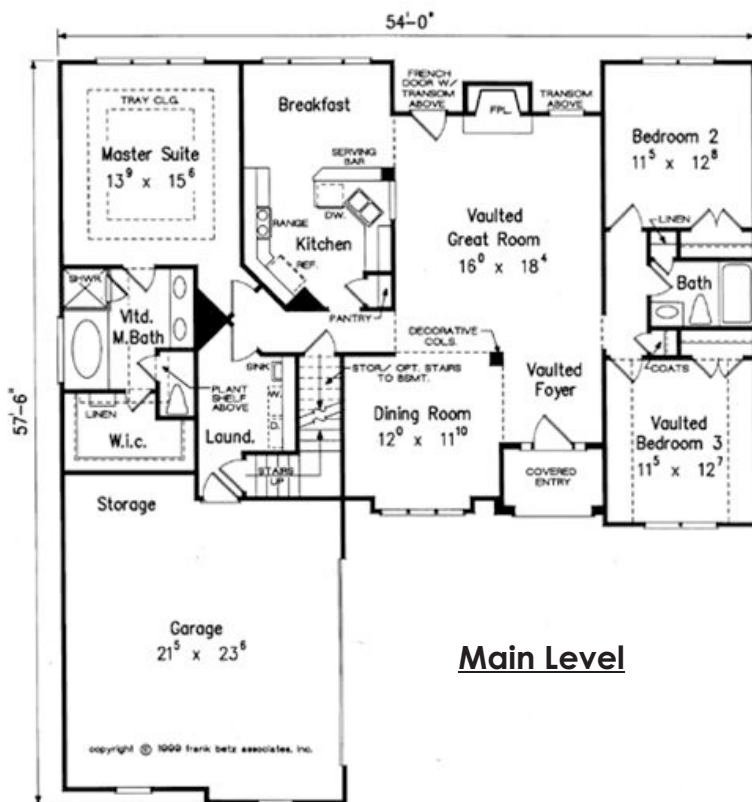

# Tuscany

**Heatherton**

**2,379 SF**

**\$259,000**

Directions: From Hwy. 81, Turn Left on McGee Road, Go 2.1 Miles and Turn Left on Thompson Road.

**Please Contact Cindy at 787-0705 or Darlene at 314-6776**