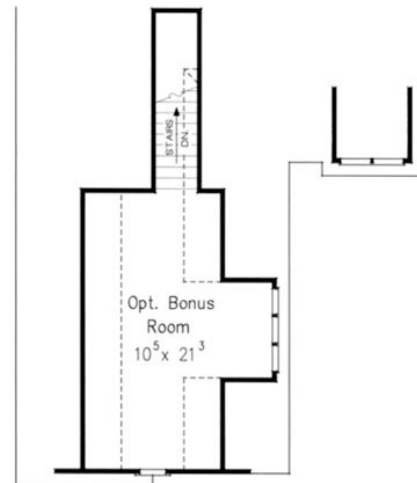

Tuscany

Stoneheath

2,275 SF

\$262,000

Directions: From Hwy. 81, Turn Left on McGee Road, Go 2.1 Miles and Turn Left on Thompson Road.

Please Contact Cindy at 787-0705 or Darlene at 314-6776