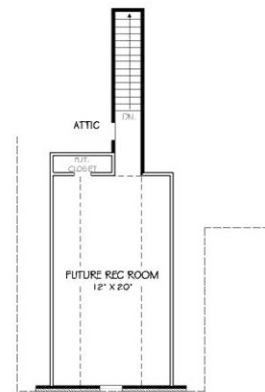

Tuscany

Bristol
2,300 SF
\$259,900

Directions: From Hwy. 81, Turn Left on McGee Road, Go 2.1 Miles and Turn Left on Thompson Road.

Please Contact Cindy at 787-0705 or Darlene at 314-6776