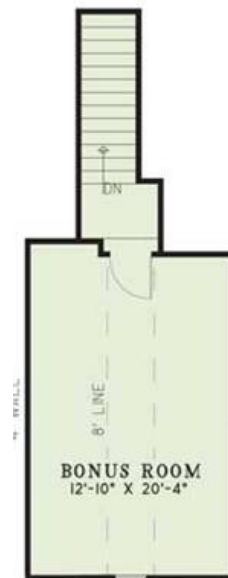

Tuscany

Appleton

2,269 SF

\$258,000

Directions: From Hwy. 81, Turn Left on McGee Road, Go 2.1 Miles and Turn Left on Thompson Road.

Please Contact Cindy at 787-0705 or Darlene at 314-6776